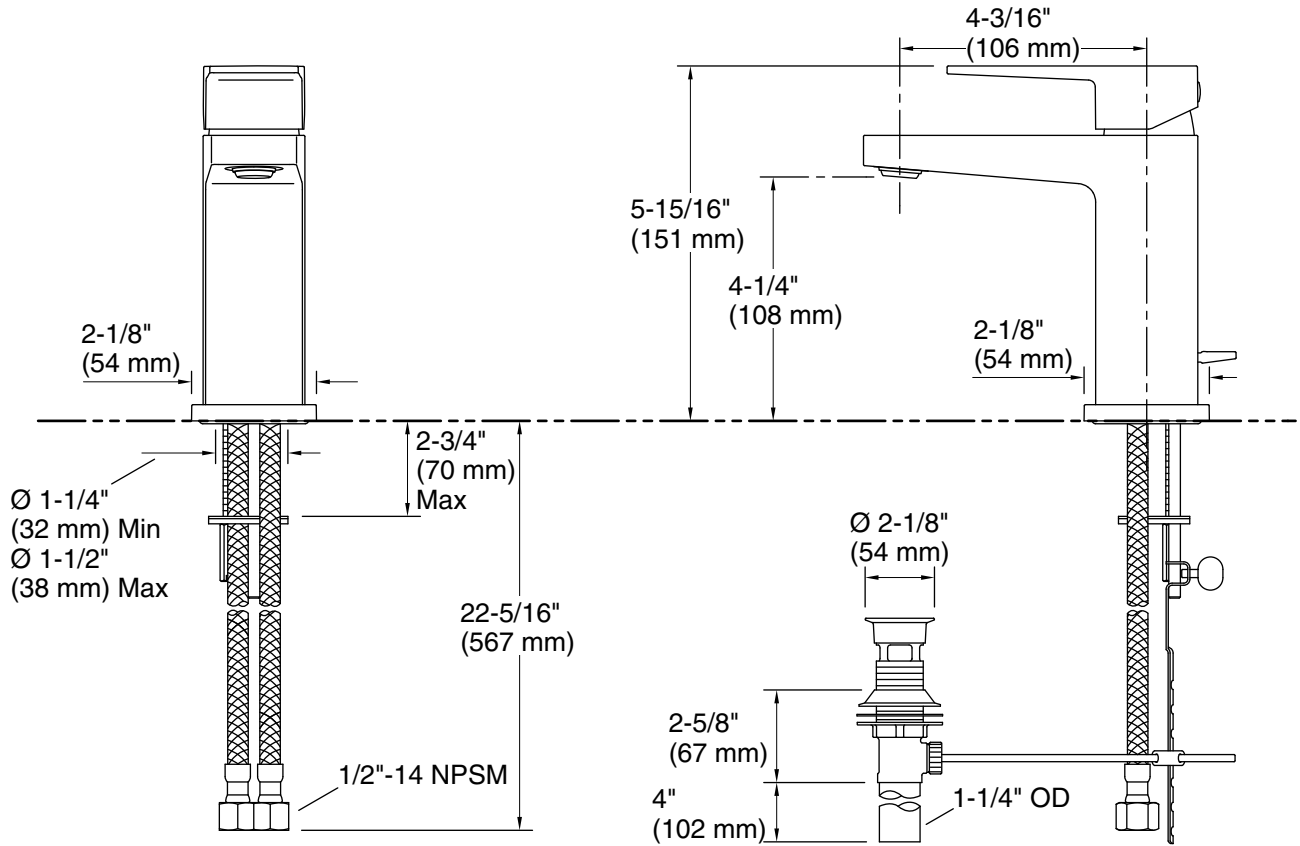

Features

- Single lever handle allows for both volume and temperature control
- KOHLER ceramic disc valves exceed industry longevity standards for a lifetime of durable performance
- Temperature memory allows faucet to be turned on and off at the temperature set during prior usage
- 0.5 gpm (1.9 lpm) maximum flow rate
- Includes metal pop-up drain with 1-1/4" tailpiece
- 4-3/16" (107 mm) spout reach
- Red/blue indexing on handle
- Coordinates with Honesty faucets accessories, and showering components to complete your bathroom

Technical Information

All product dimensions are nominal.

Faucet:

Flow rate: 0.5 gal/min (1.9 l/min)

Pressure: 60 psi (4.1 bar)

Valve body: Plastic

Drain included: Yes

Drain with overflow: Yes

Spout:

Spout reach: 4-3/16" (106 mm)

Notes

Install this product according to the installation instructions.

ADA compliant for handles only.

ADA, OBC, CSA B651 compliant when installed to the specific requirements of these regulations.